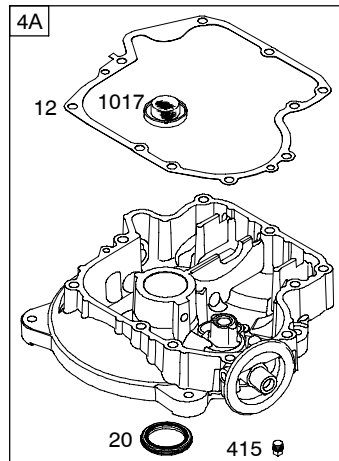

1058 OPERATOR'S MANUAL

1319 WARNING LABEL

WARNING	
	Read and follow Operating Instructions before running engine.
	Gasoline is flammable. Allow engine to cool at least 2 minutes before refueling.
	Engines emit carbon monoxide, DO NOT run in enclosed area.
	Muffler area temperature may exceed 150°F. Do not touch hot parts.

REQUIRED when replacing parts with warning labels affixed.

750

Illustrations cover a range of engines. Parts shown without corresponding text may not be used on your specific engine.